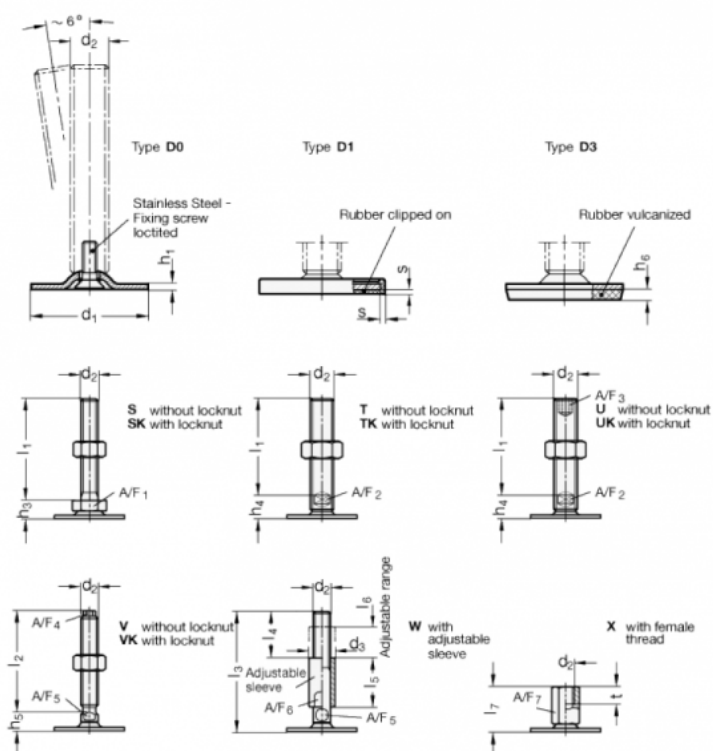

Article number: 204180M20150D3UK

Description: E+G levelling foot
GN 41-80-M20-150-D3-UK

Note: UK With nut, Hexagon socket at the top, Wrench flat at the bottom

Measures

A/F2 = 15
A/F3 = 10
d1 = 80
d2 = M20
h1 = 3
h4 = 18
h6 = 5
l1 = 150